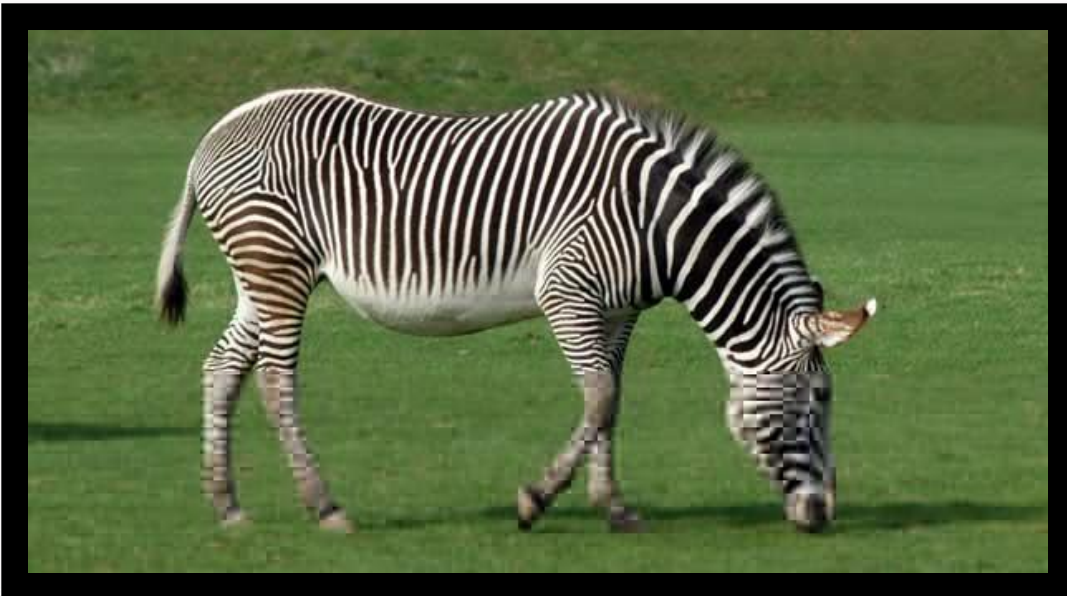

They can even have a different pattern on one side of their body to the other.

Small & Big Differences...

Some have white legs

Some have leg stripes all the way down the hooves, some have them halfway down...

Small & Big Differences...

Some have brownish 'shadow stripes' in between the black and white stripes

Some have narrow stripes close together

Three main kinds of Zebra...

COMMON ZEBRA

Their shape like pony...

Wide black stripes stretch down to the belly

Three main kinds of Zebra...

MOUNTAIN ZEBRA

Stripes are thin and close together on neck and body, but they become wide with bigger spaces on the rump

Three main kinds of Zebra...

GREVY'S ZEBRA

This is the largest of the Zebras.

They have long, narrow head with big rounded ears.

Lots of narrow stripes on body and legs. Belly is white

They live in different places...

Common Zebra live on the grasslands of Africa